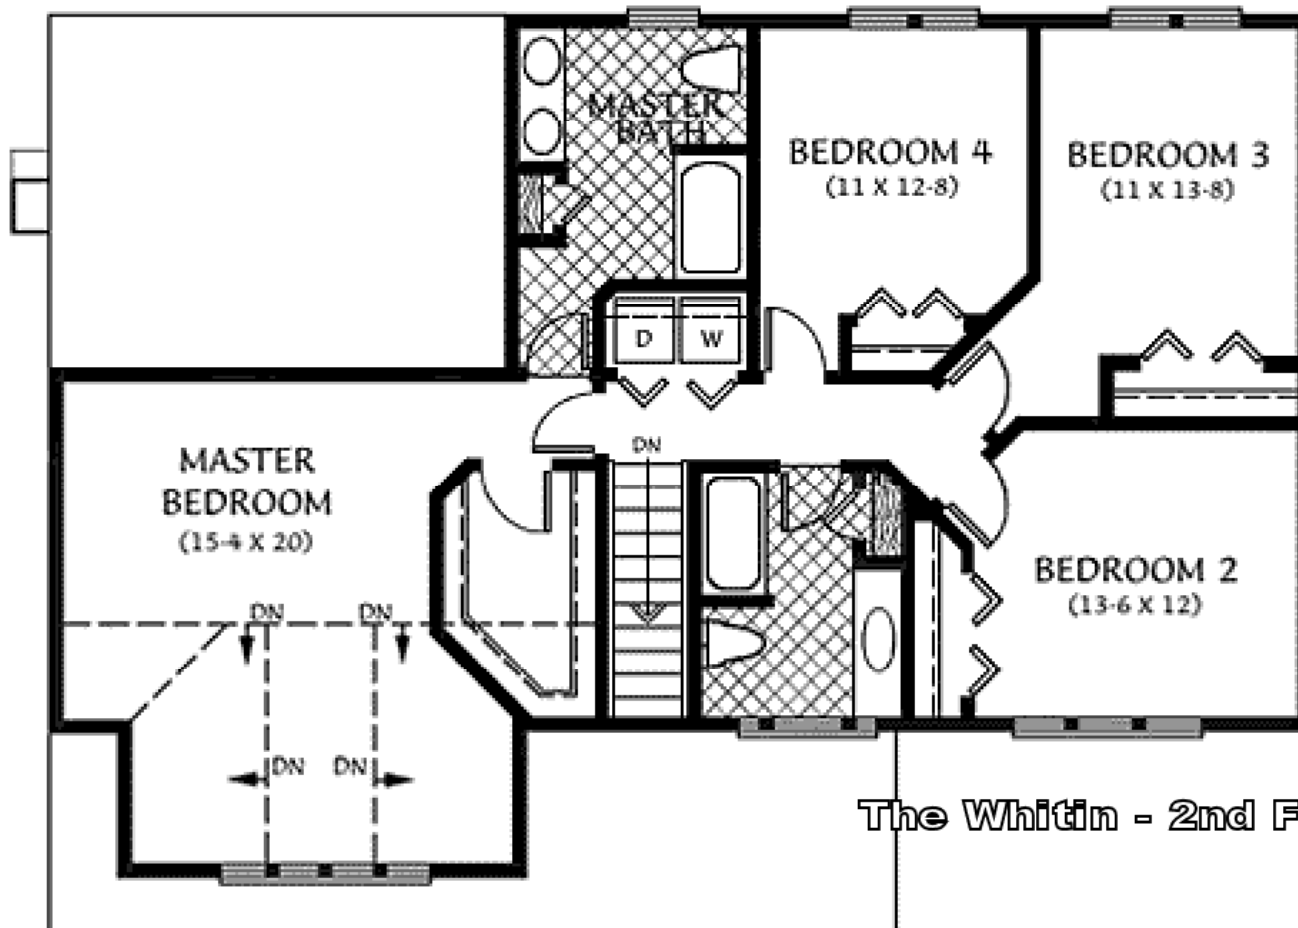

All dimensions, areas and prices that are quoted on this page are approximate only and are subject to change by RDC without notification.

The Whittin - 2nd Flr

*1230/1272 Square Feet