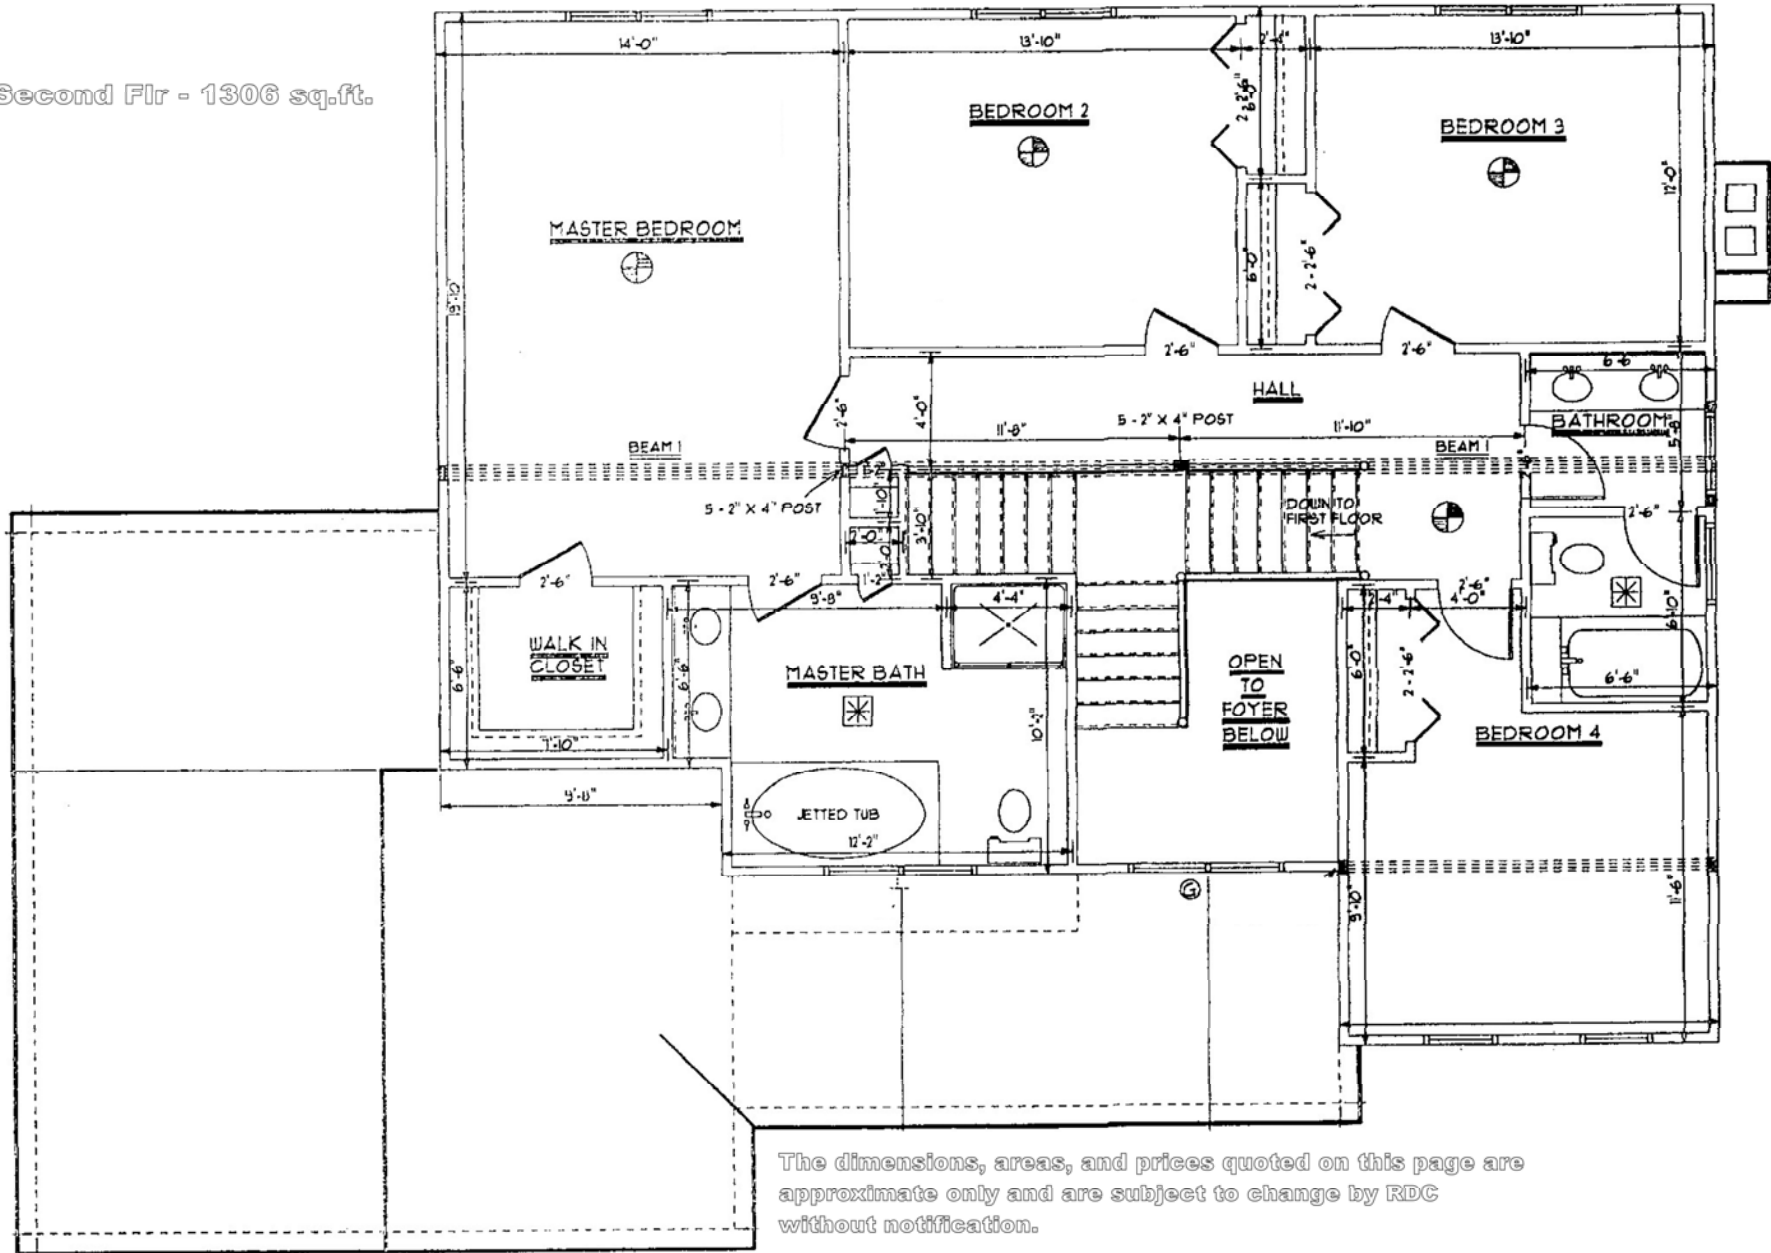

# The Matthew

Second Flr - 1306 sq.ft.

The dimensions, areas, and prices quoted on this page are approximate only and are subject to change by RDC without notification.