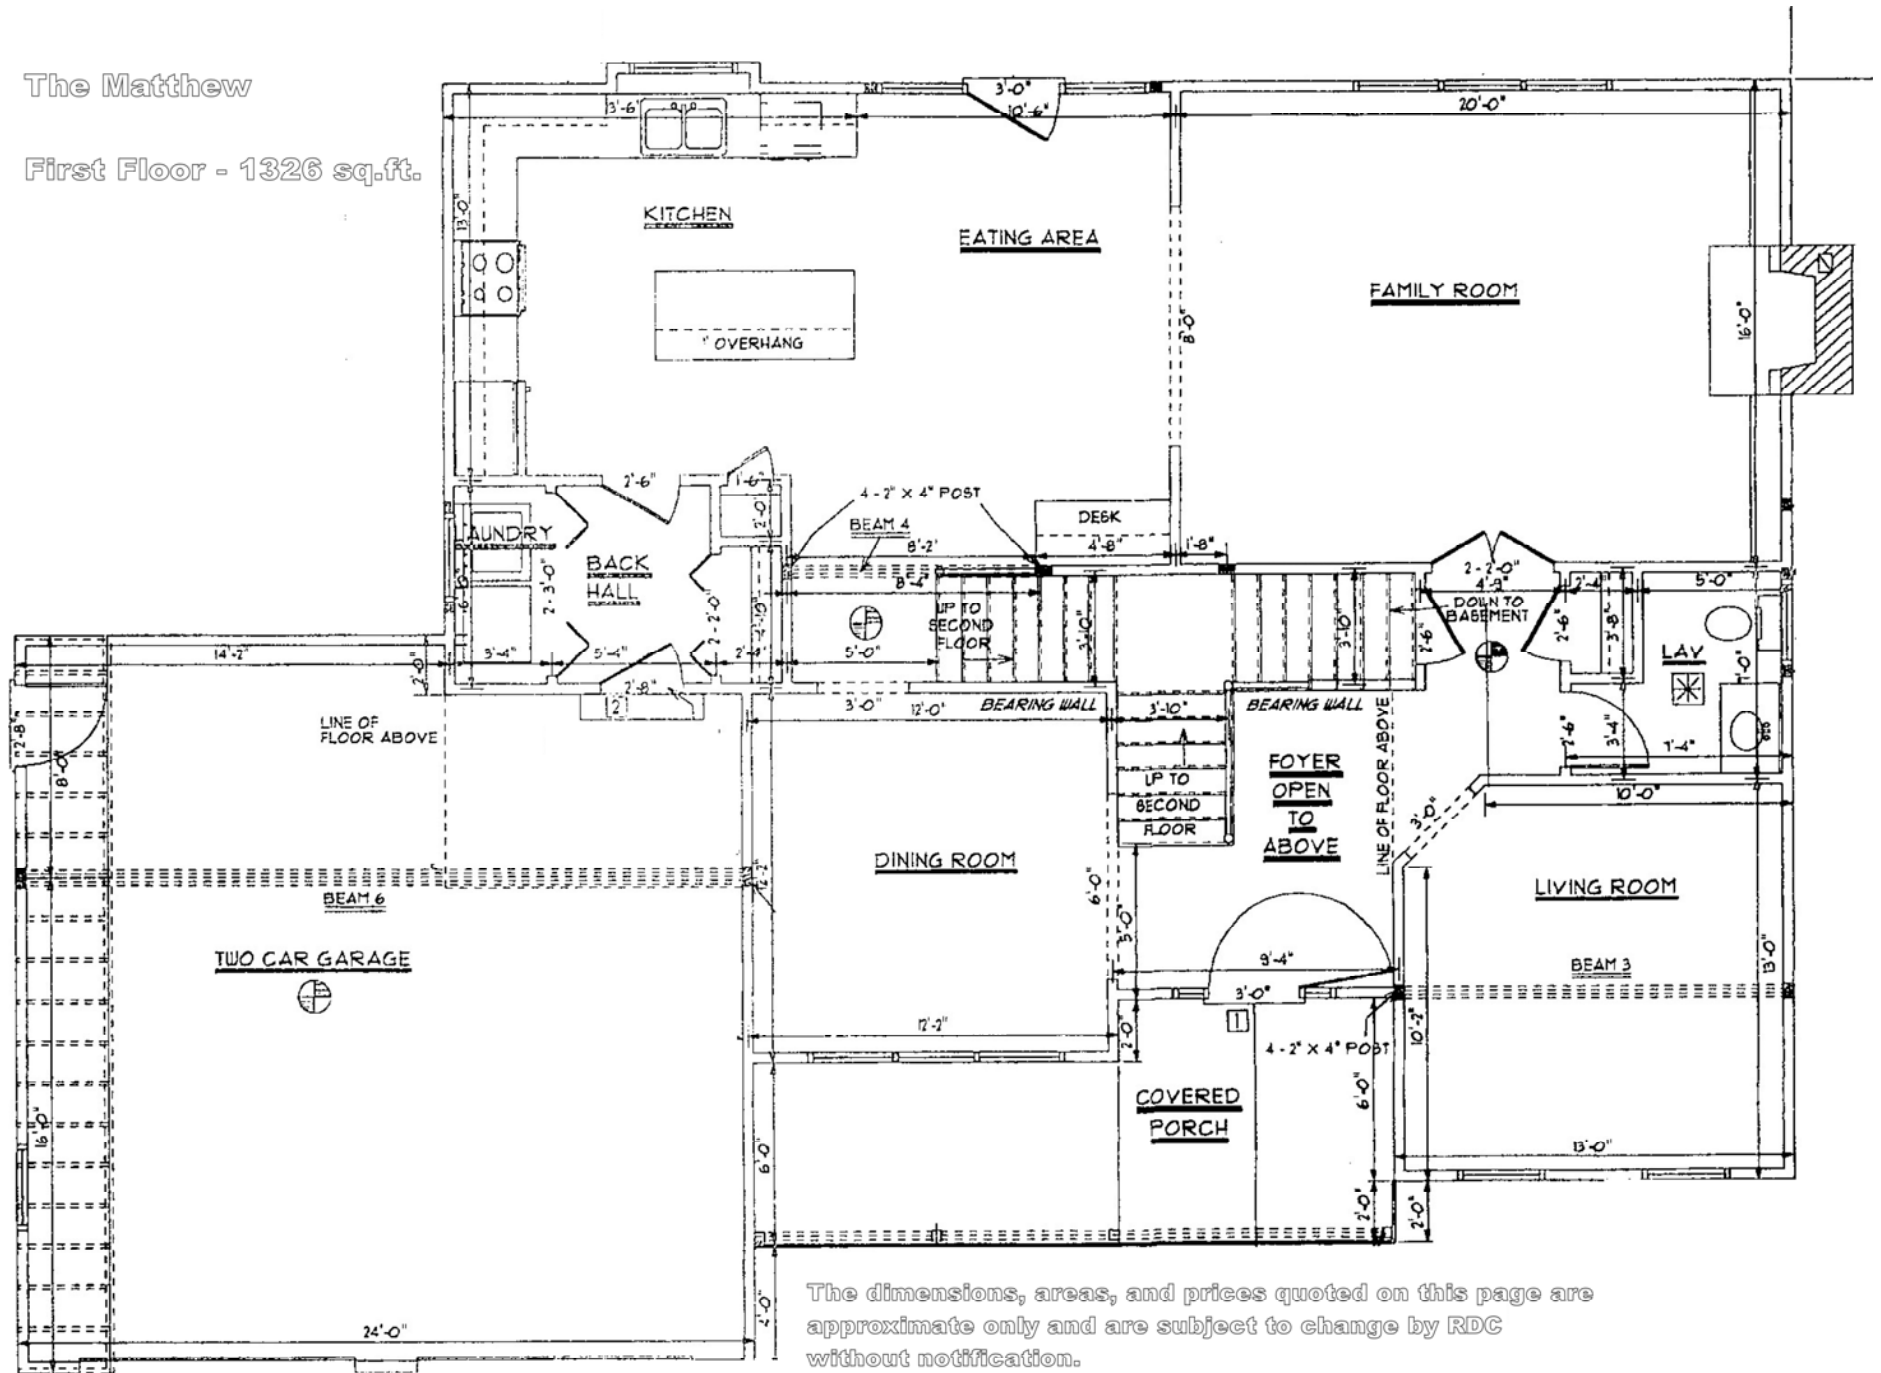

The Matthew

First Floor - 1326 sq.ft.

The dimensions, areas, and prices quoted on this page are approximate only and are subject to change by RDC without notification.