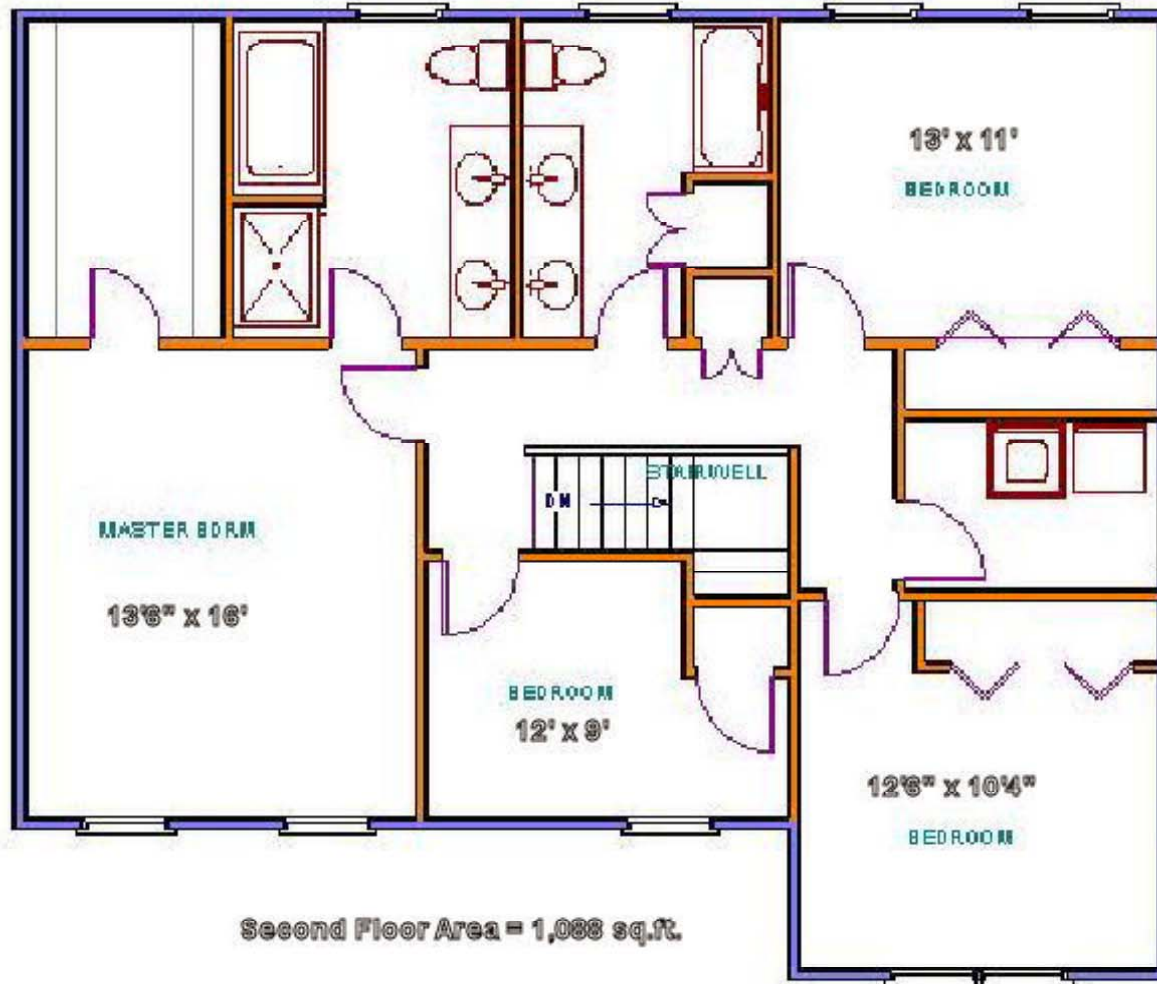

# The Erin - Second Floor

Second Floor Area = 1,088 sq.ft.