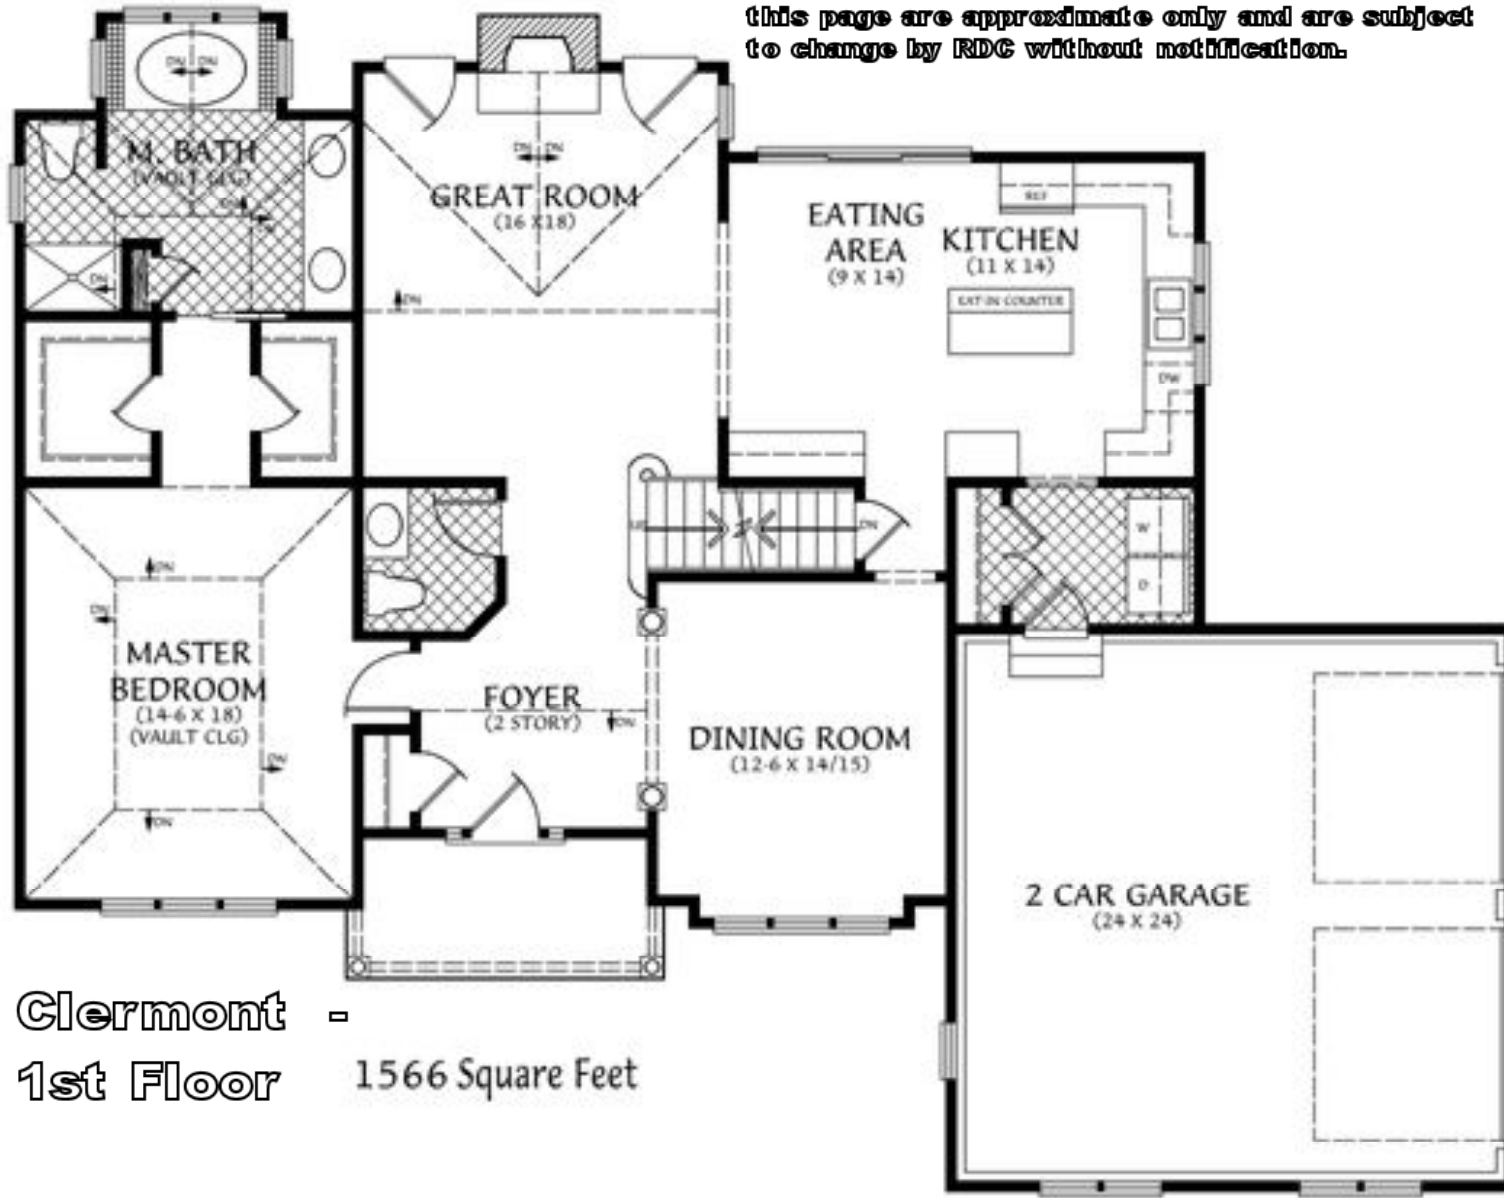

All dimensions, areas and prices that are quoted on this page are approximate only and are subject to change by RDC without notification.

Clermont =
1st Floor = 1566 Square Feet