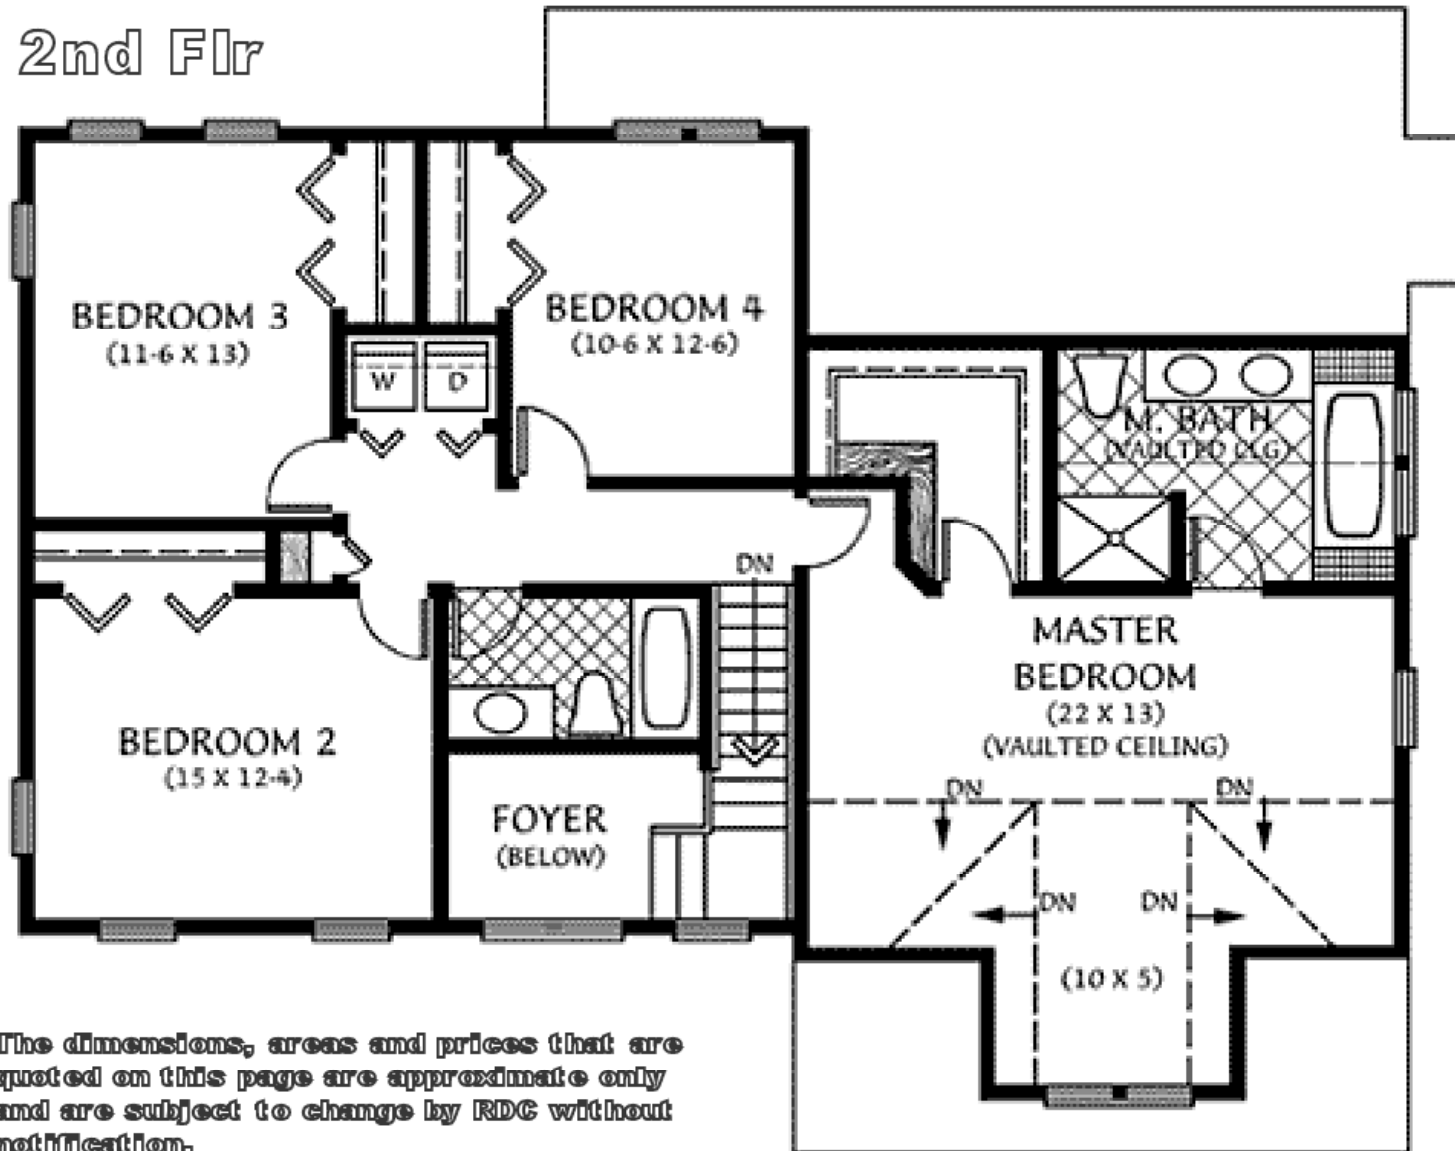

# The Blackstone - 2nd Flr

The dimensions, areas and prices that are quoted on this page are approximate only and are subject to change by RDC without notification.

1328 Square Feet