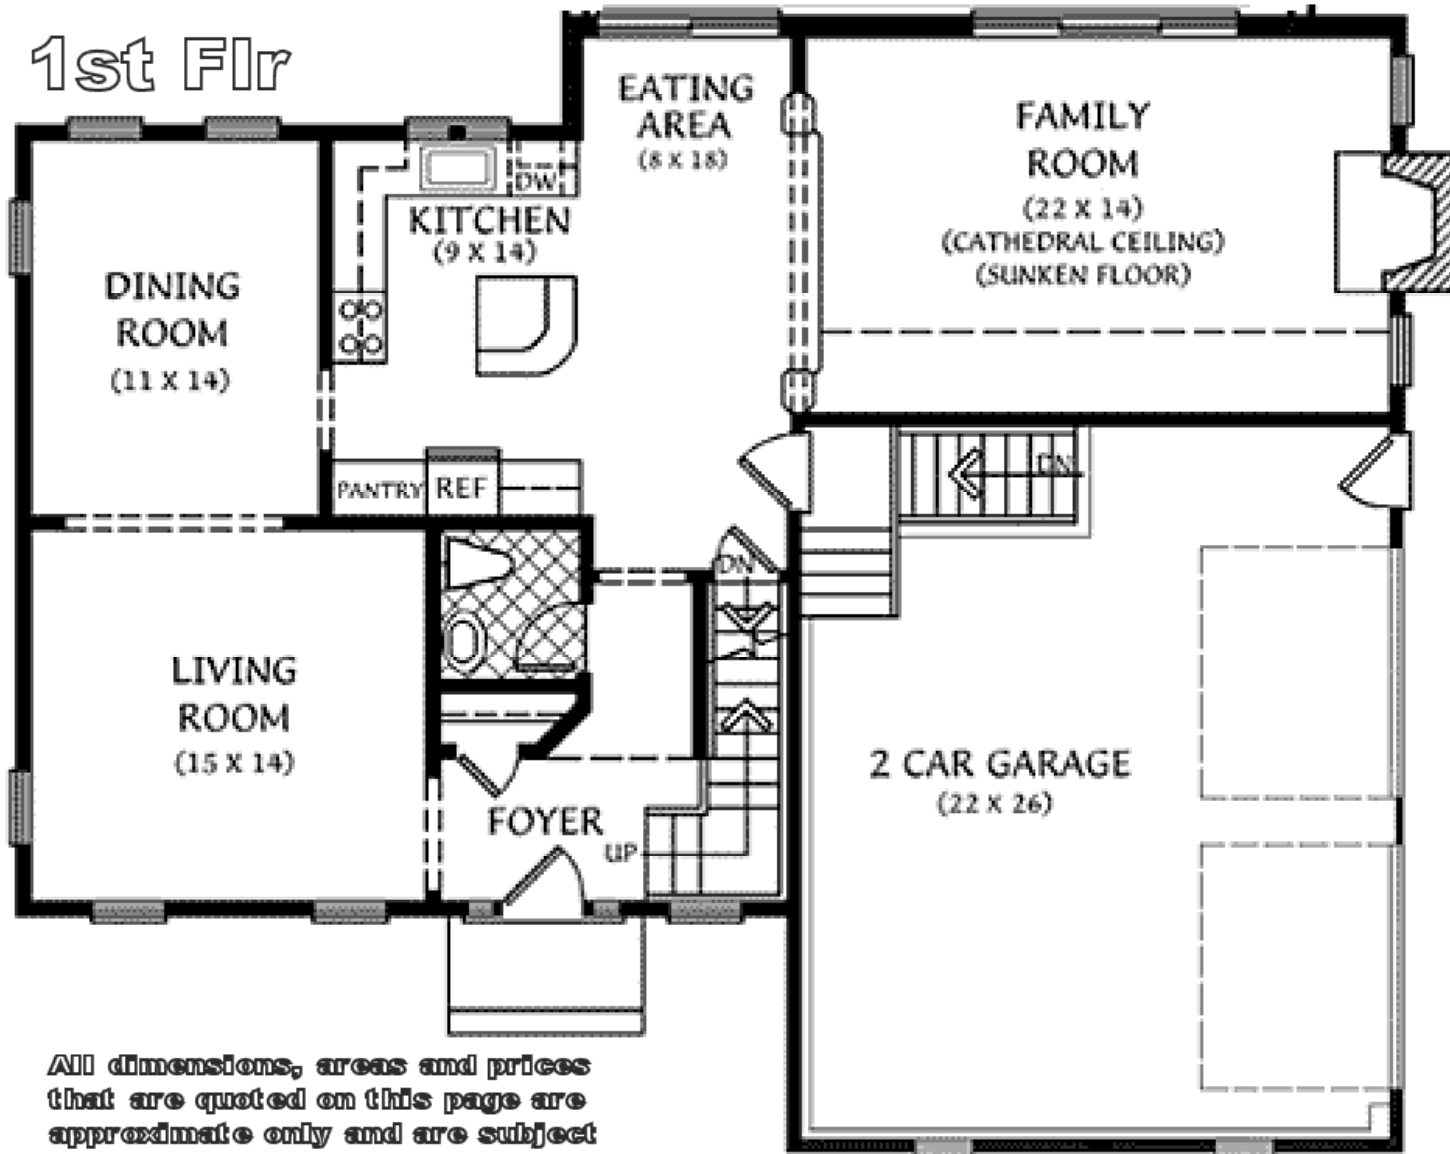

The Blackstone - 1st Flr

All dimensions, areas and prices that are quoted on this page are approximate only and are subject to change by RDC without notification.

1124 Square Feet